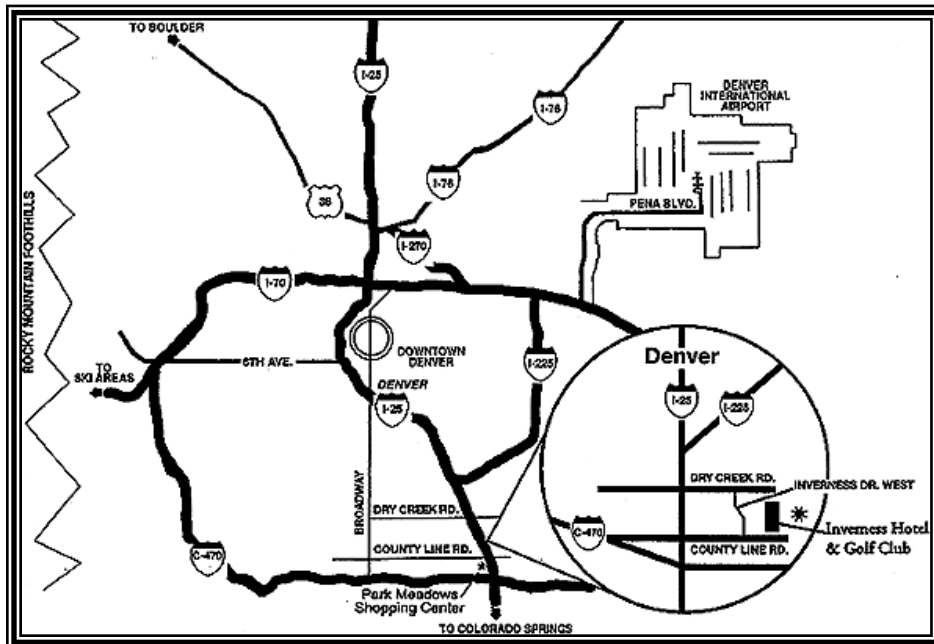

THE INVERNESS
HOTEL AND CONFERENCE CENTER

Directions to The Inverness Hotel and Conference Center

Total distance from DIA to The Inverness is 30 miles and total drive time is 30-35 minutes.

From Denver International Airport (DIA) Via E-470 (toll road):

- 1) Exit the Airport via Peña Blvd. to E-470 South
- 2) Take E-470 South to I-25 North exit.
- 3) Follow I-25 North to Dry Creek (Exit 196), turn right going east.
- 4) Take the first right onto Inverness Drive West/Clinton Street.
- 5) *The Inverness Hotel and Conference Center* will be on the left hand side (about 1 & ½ miles).

From Denver International Airport (DIA) Via I-25:

- 1) Exit the Airport via Pena Blvd. to the "combined" I-70 West/I-225 South exit.
- 2) Take I-225 South to the I-25 South exit (approximately 15 miles).
- 3) Follow I-25 South to Dry Creek Road exiting East (left).
- 4) Take the first right onto Inverness Drive West.
- 5) *The Inverness Hotel and Conference Center* will be on your left.